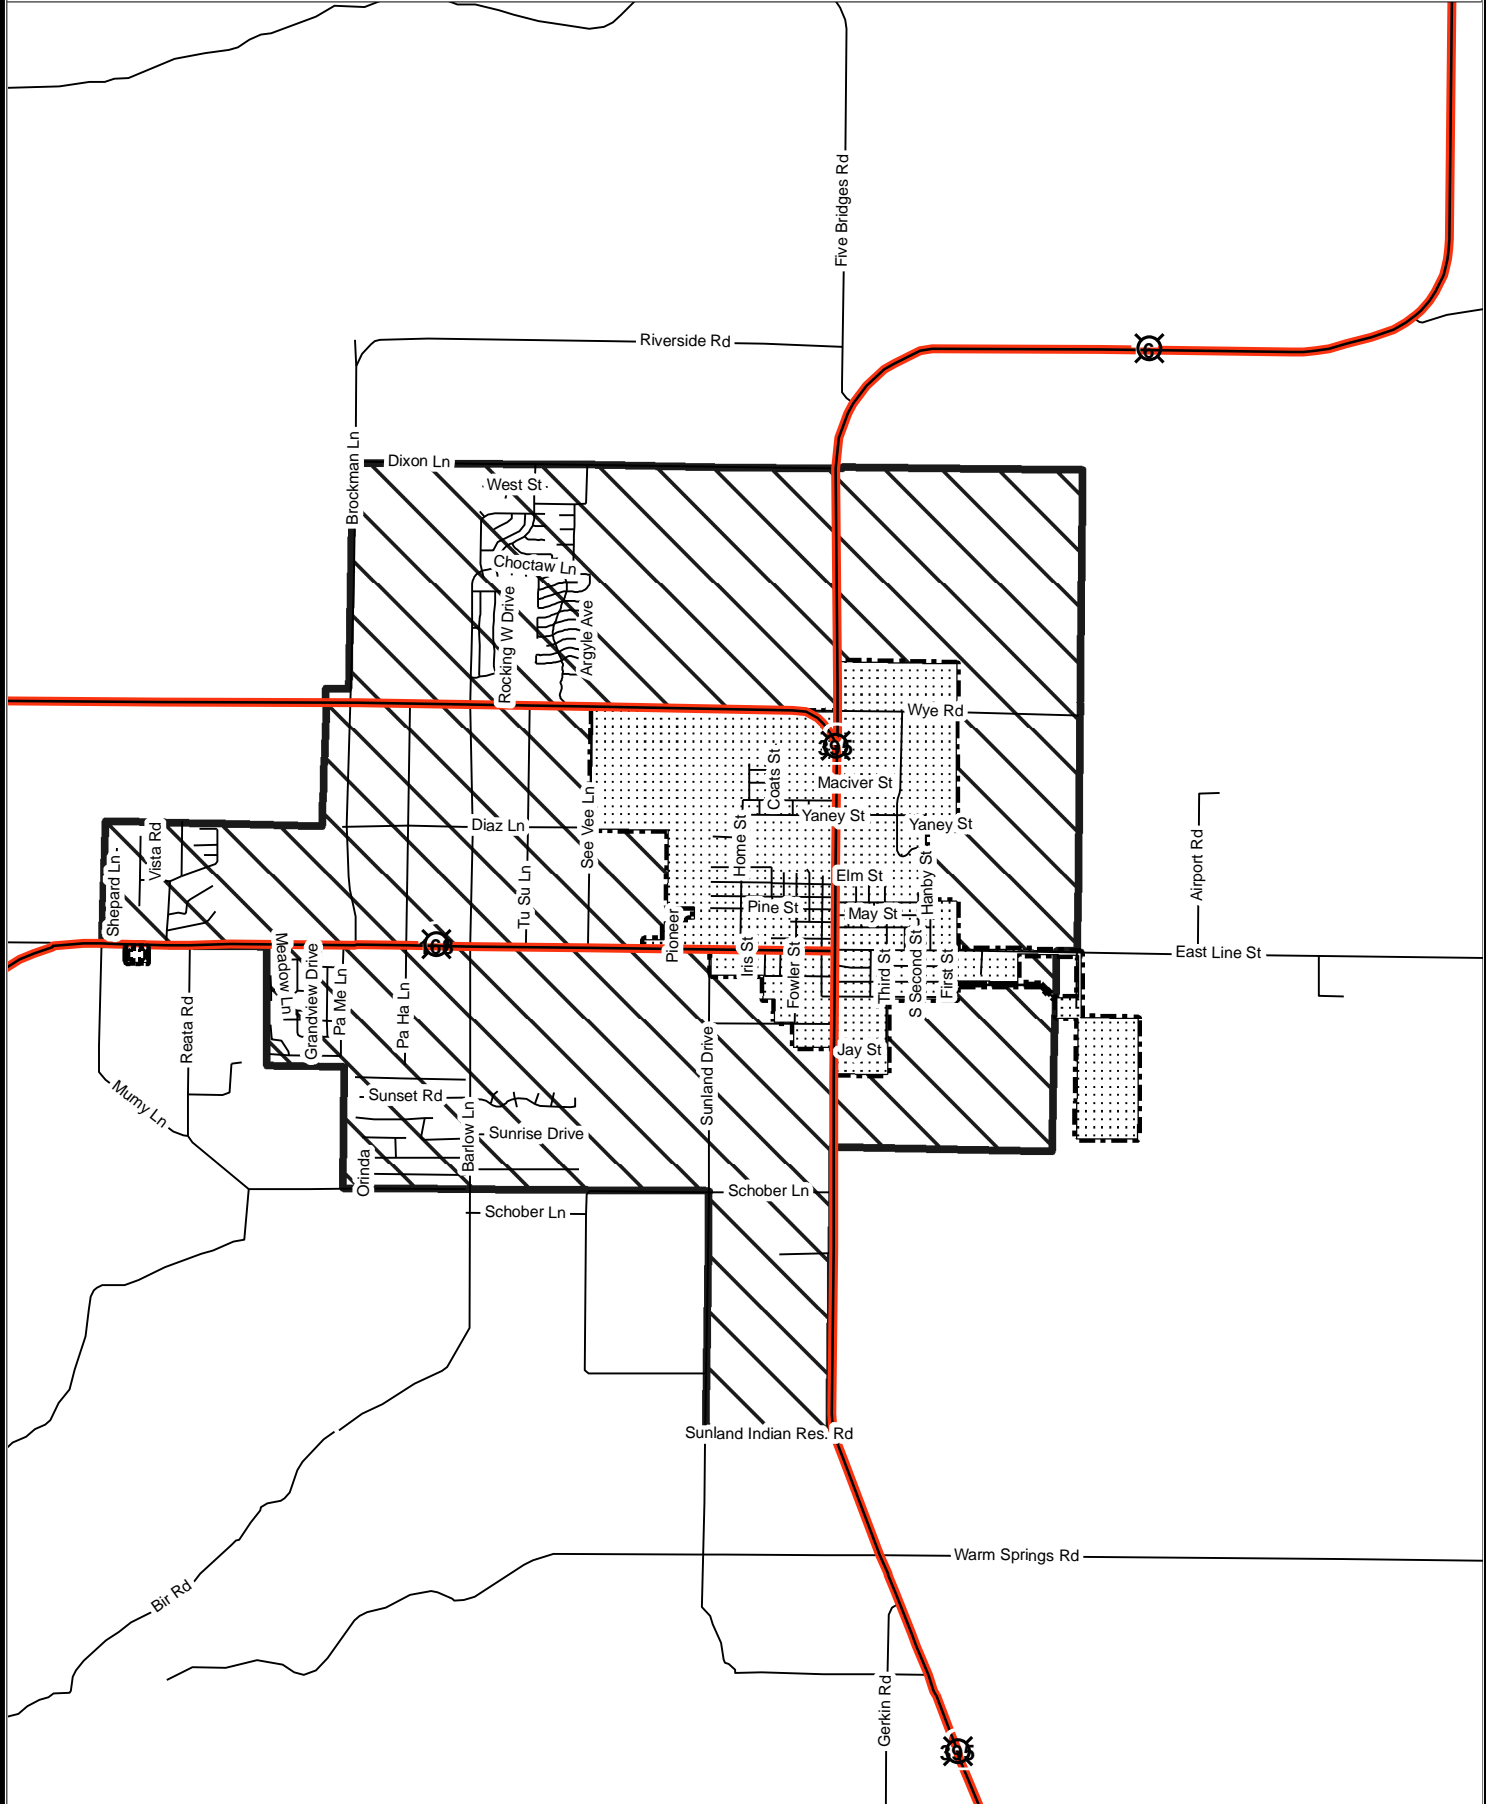

CITY OF BISHOP SPHERE OF INFLUENCE

Inyo County Planning Department
 PO Drawer L (760) 878-0263
 168 N. Edwards Street Independence, CA 93526
 inyoplanning@qnet.com www.inyoplanning.org

Legend

- CITY OF BISHOP
- SPHERE OF INFLUENCE