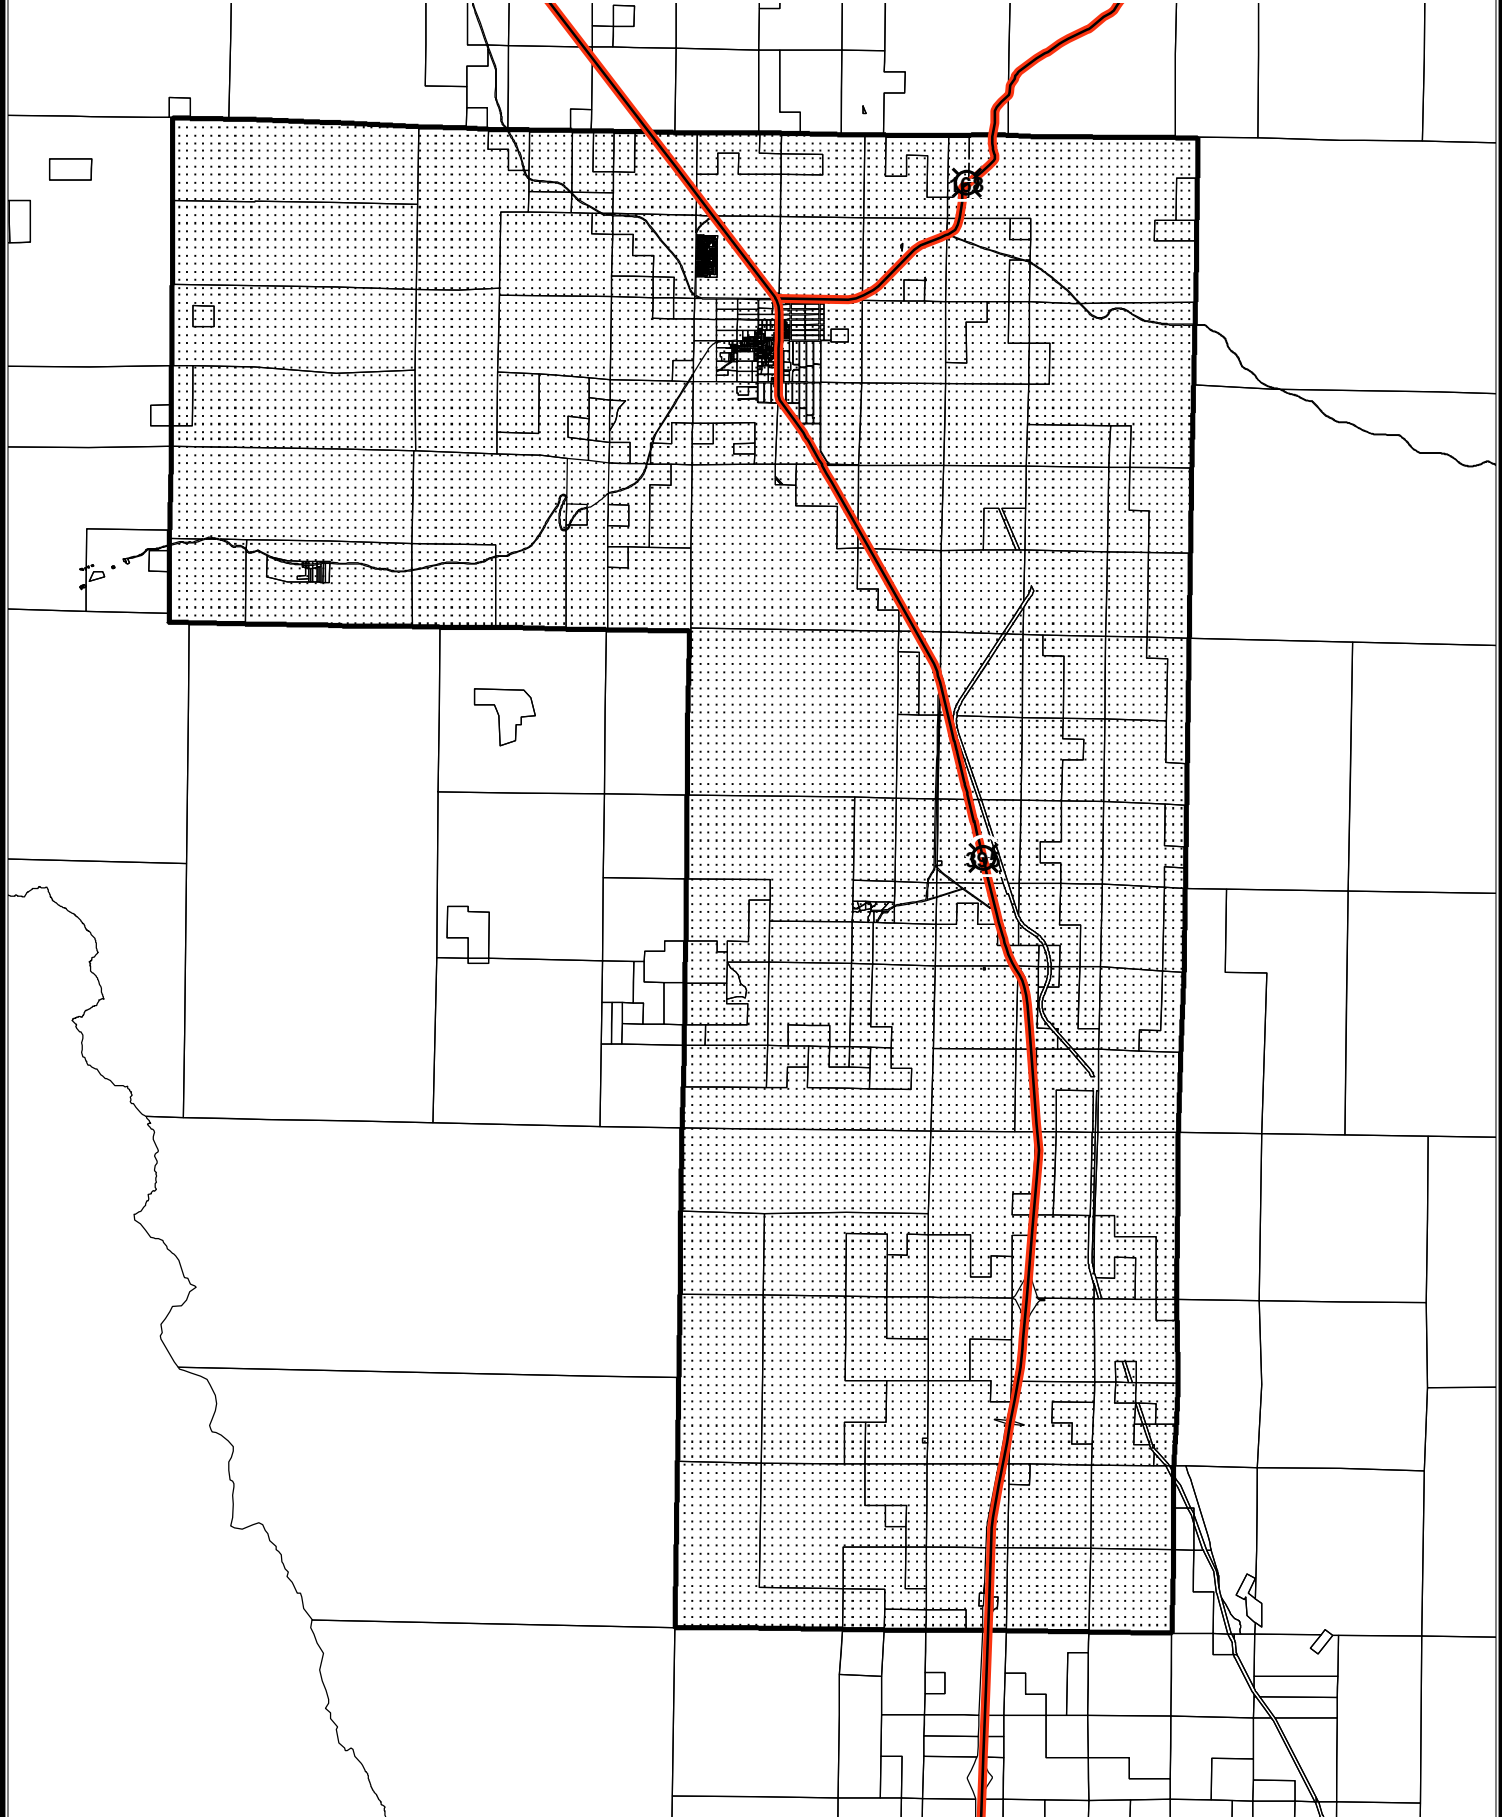

# BIG PINE CEMETERY DISTRICT SPHERE OF INFLUENCE

Inyo County Planning Department  
PO Drawer L  
168 N. Edwards Street  
Independence, CA 93526

(760) 878-0263  
inyoplanning@qnet.com  
www.inyoplanning.org

### Legend

DISTRICT

SPHERE OF INFLUENCE