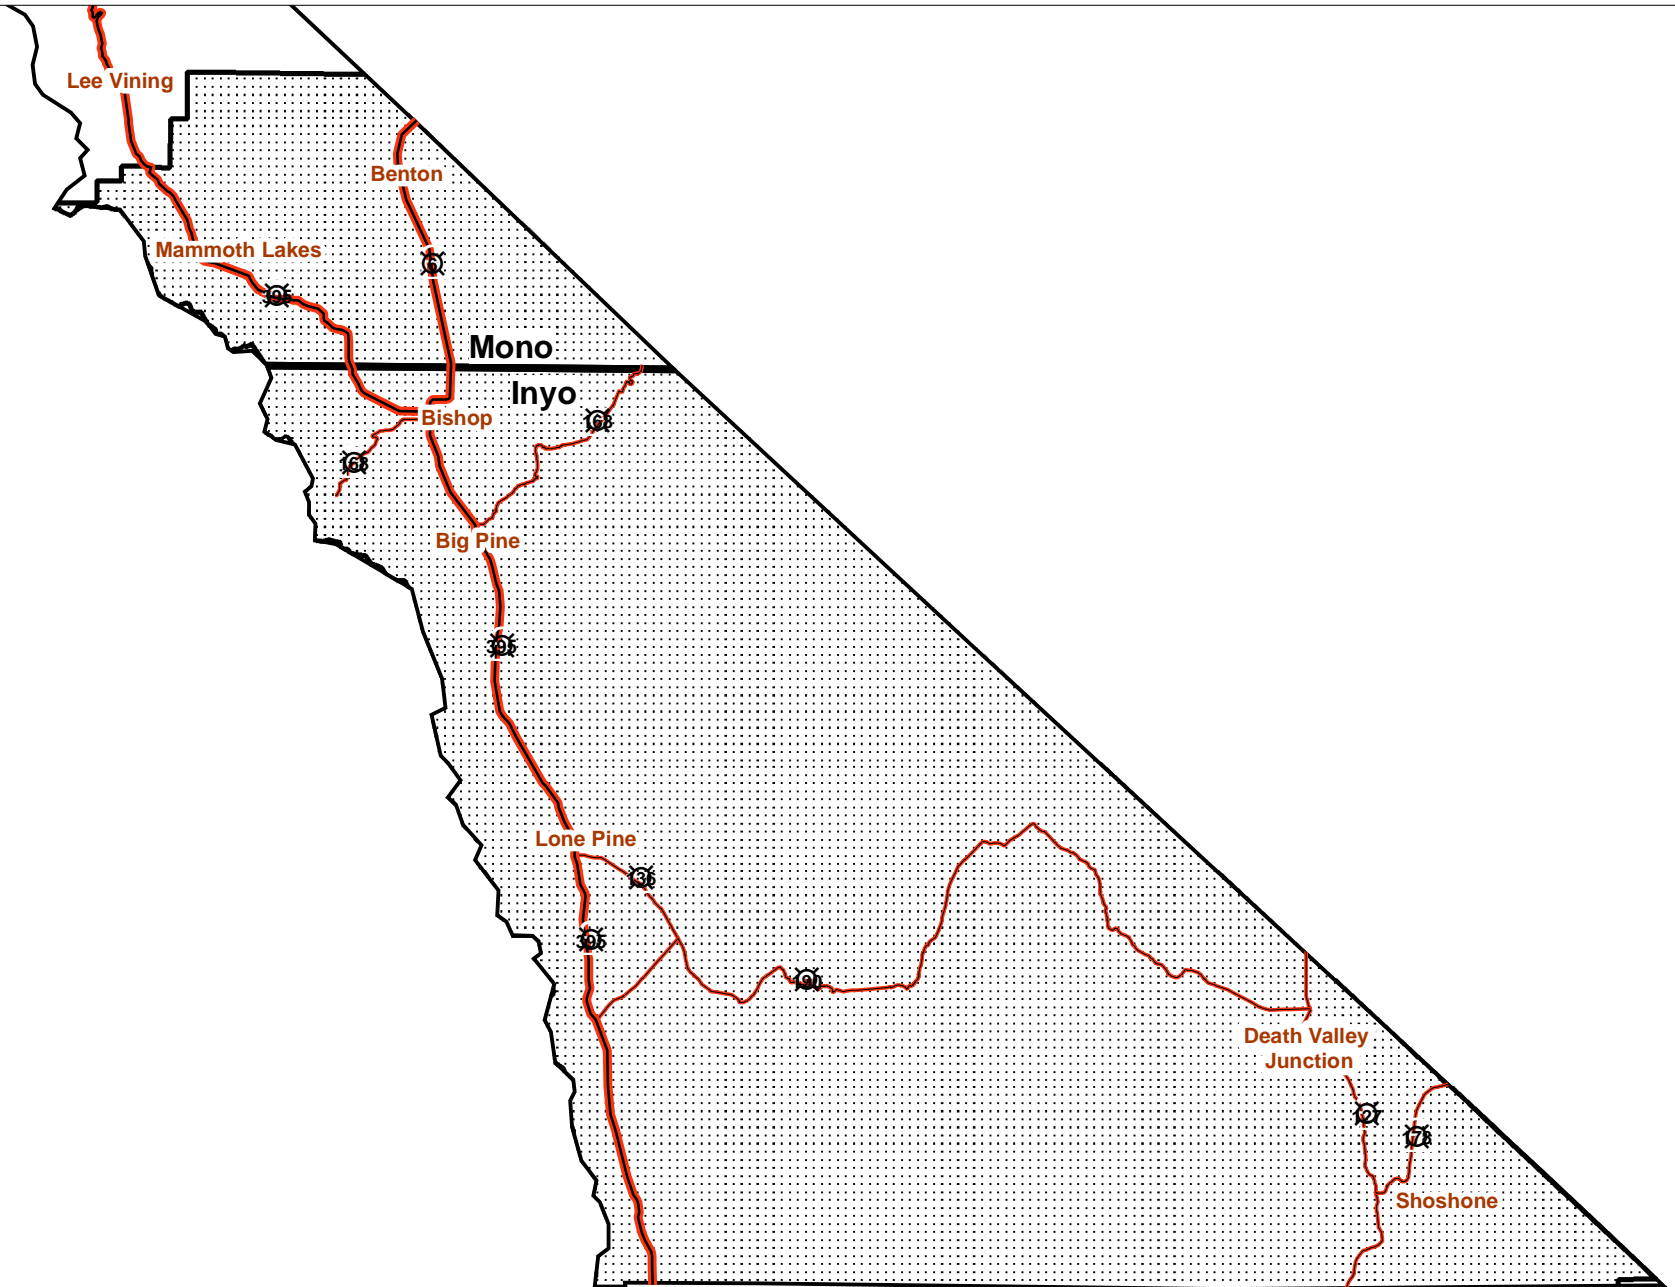

# INYO-MONO RESOURCE CONSERVATION DISTRICT SPHERE OF INFLUENCE

Inyo County Planning Department  
PO Drawer L (760) 878-0263  
168 N. Edwards Street inyo@planning.qnet.com  
Independence, CA 93526 www.inyo.planning.org

### Legend

 DISTRICT

 SPHERE OF INFLUENCE