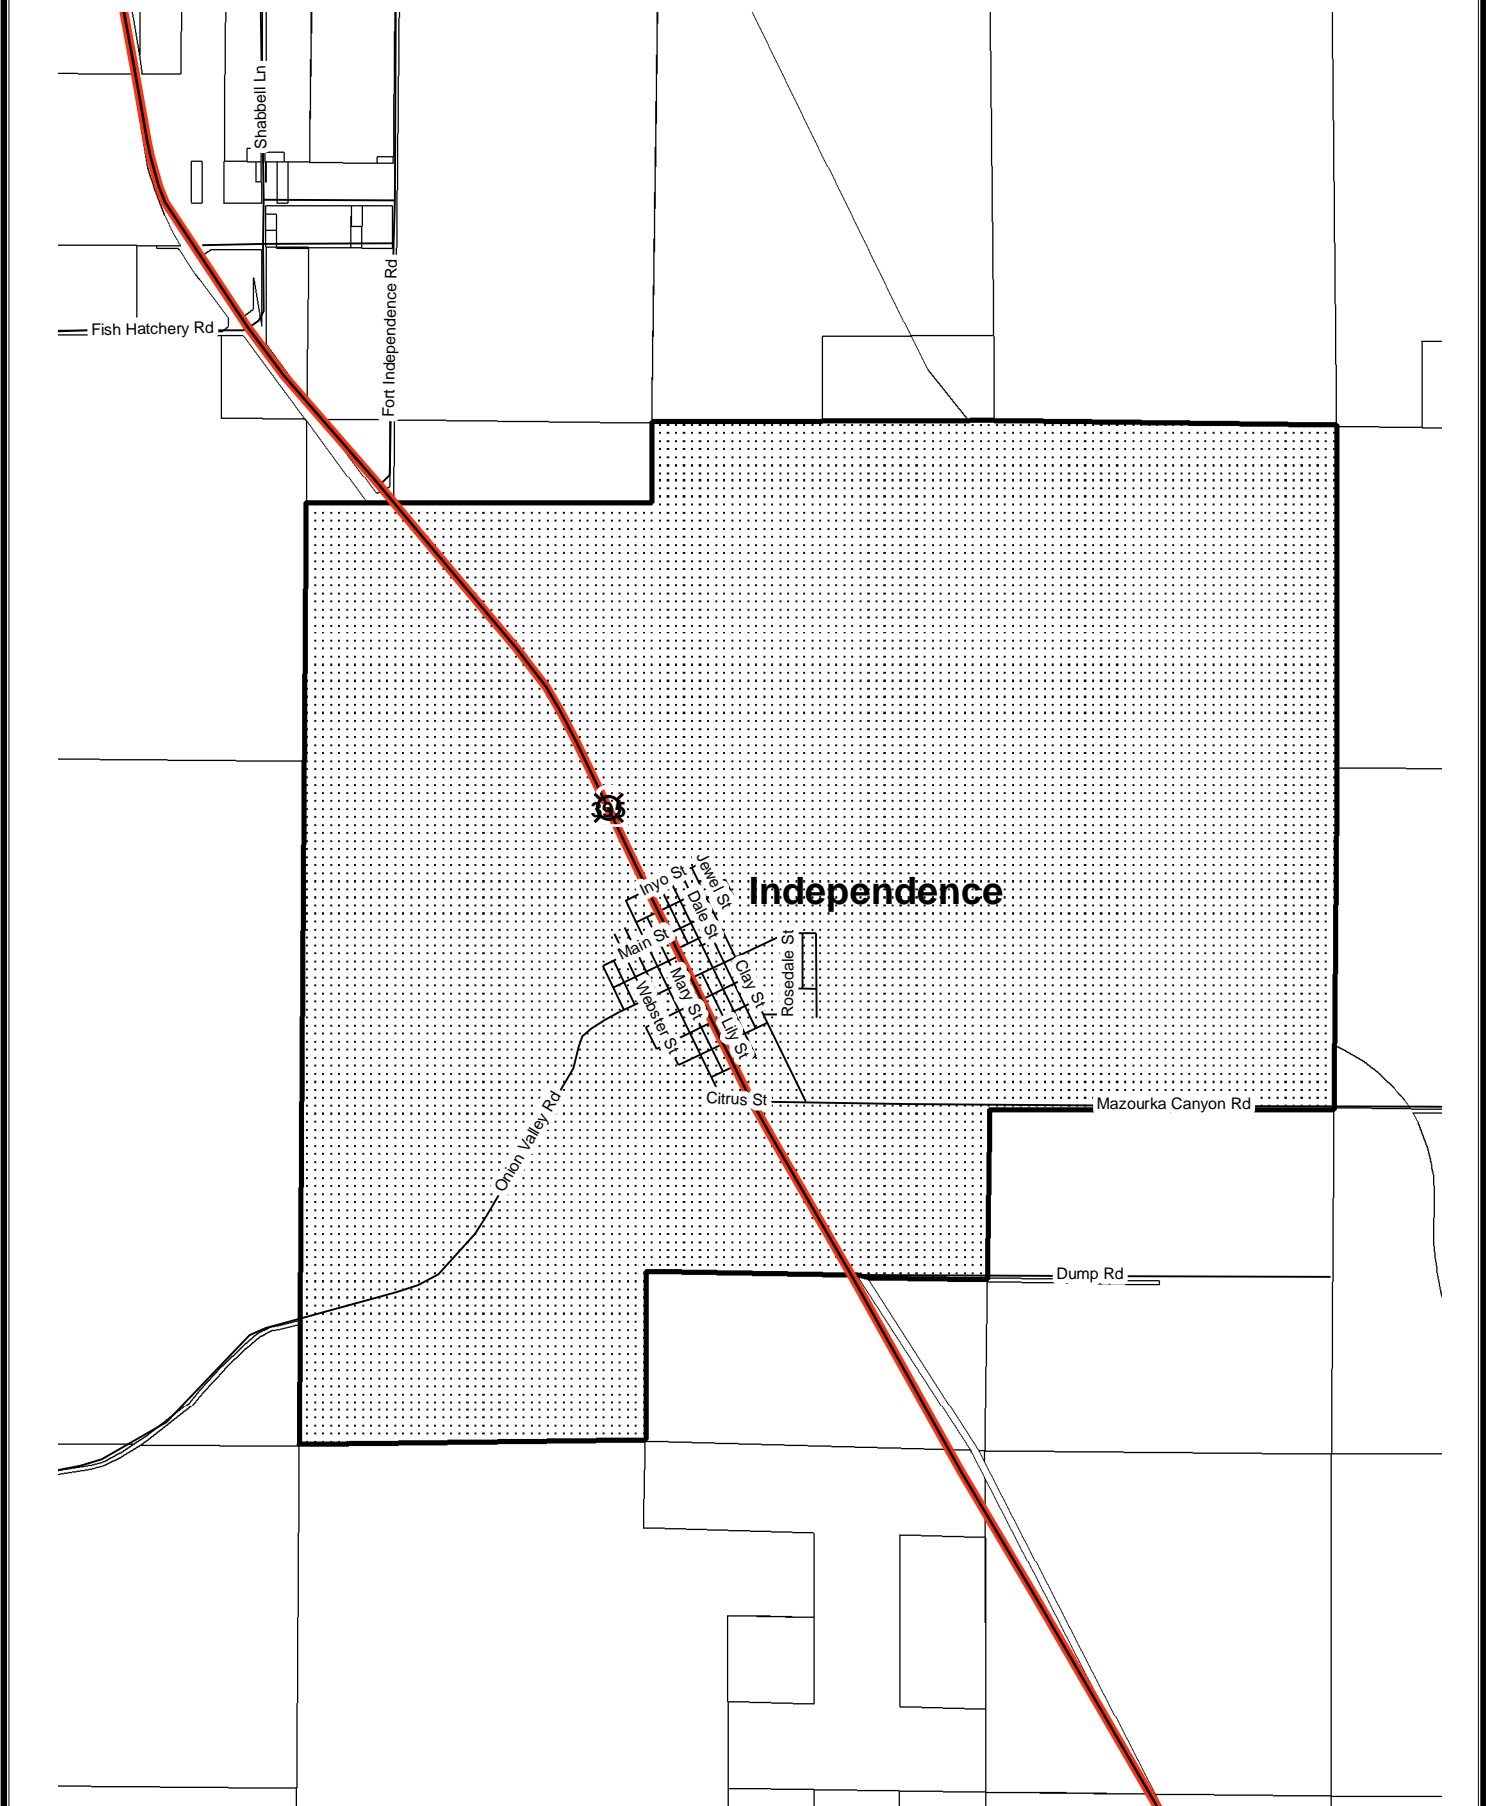

INDEPENDENCE COMMUNITY SERVICE DISTRICT SPHERE OF INFLUENCE

Inyo County Planning Department
PO Drawer L
168 N. Edwards Street
Independence, CA 93526
(760) 878-0263
inyoplanning@qnet.com
www.inyoplanning.org

Legend